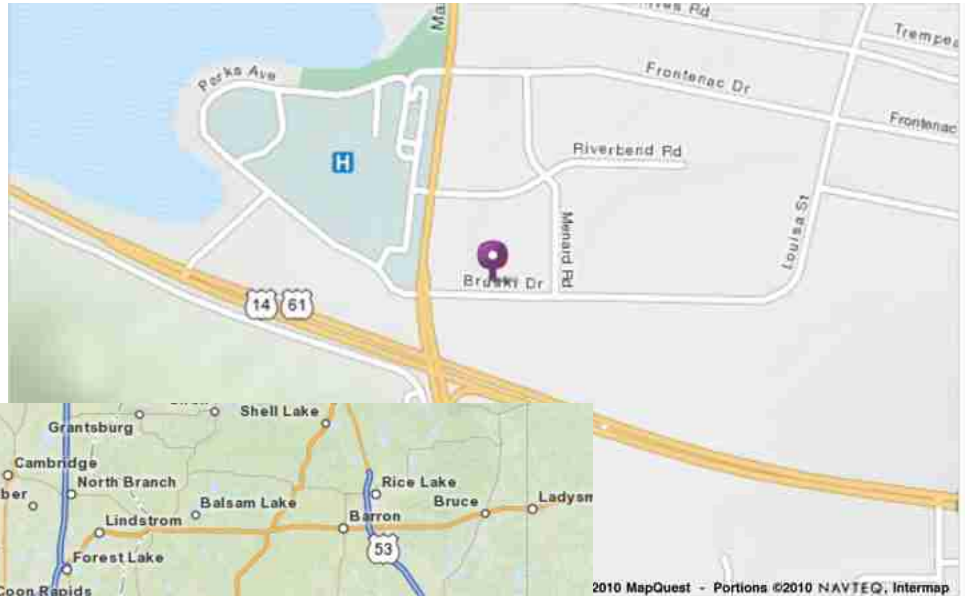

Poker Road Rally

Car Show at Lake Park

River boat Banquet on the
La Crosse Queen!

2011 Sunbeam Invasion !

September 1st - September 4th,
Winona, MN

Map to the hotel

Hotel information:

Riverport Inn, Winona, MN
900 Bruski Drive
Winona, MN 55987, UNITED STATES
Hotel Front Desk: 1-507-452-0606 Hotel Fax: 1-507-452-6248
Toll Free 1-800-595-0606