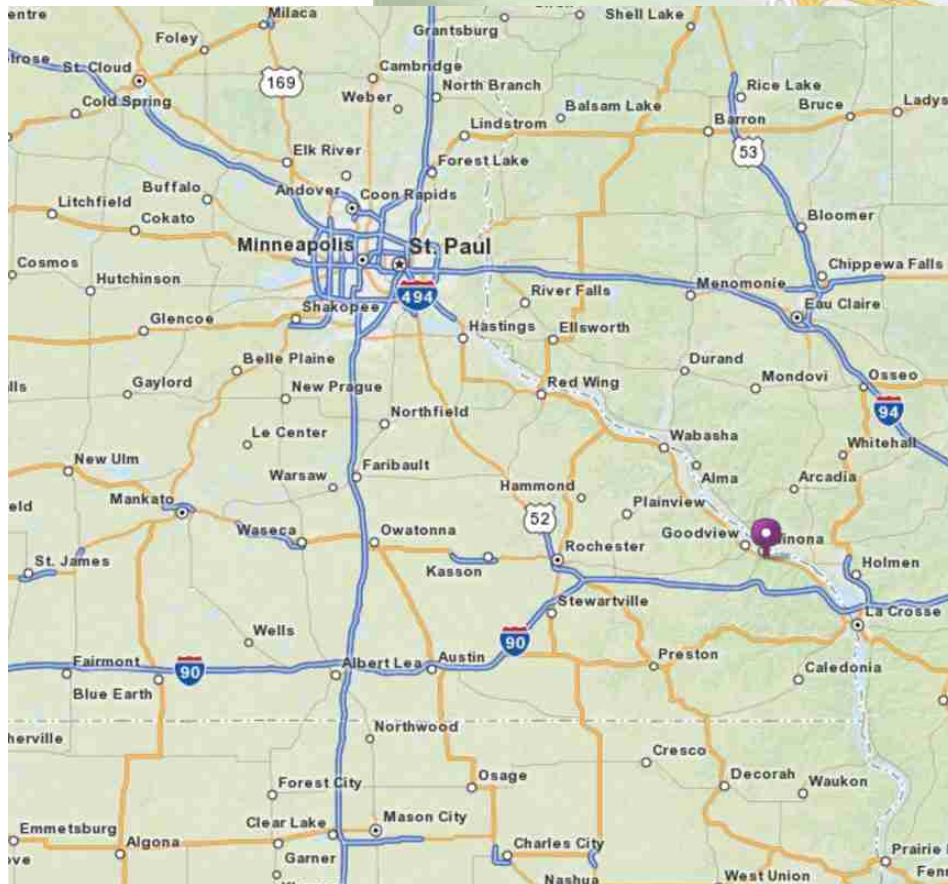

The Lakeview Drive Inn is a Winona icon that has a cruise night every Wednesday. After lunch cross the Mississippi River and begin your cruise along the Wisconsin side of the Mississippi Drive Inn.

Visit Elmer's Auto and Toy Museum 1:30 – 3:30 pm
W903 Elmers Rd. Fountain City, WI 54629 (A short drive across the river)

Poker Road Rally

Car Show at Lake Park

River boat Banquet on the
La Crosse Queen!

2011 Sunbeam Invasion !

September 1st - September 4th,
Winona, MN

Map to the hotel

Hotel information:

Riverport Inn, Winona, MN
900 Bruski Drive
Winona, MN 55987, UNITED STATES
Hotel Front Desk: 1-507-452-0606 Hotel Fax: 1-507-452-6248
Toll Free 1-800-595-0606